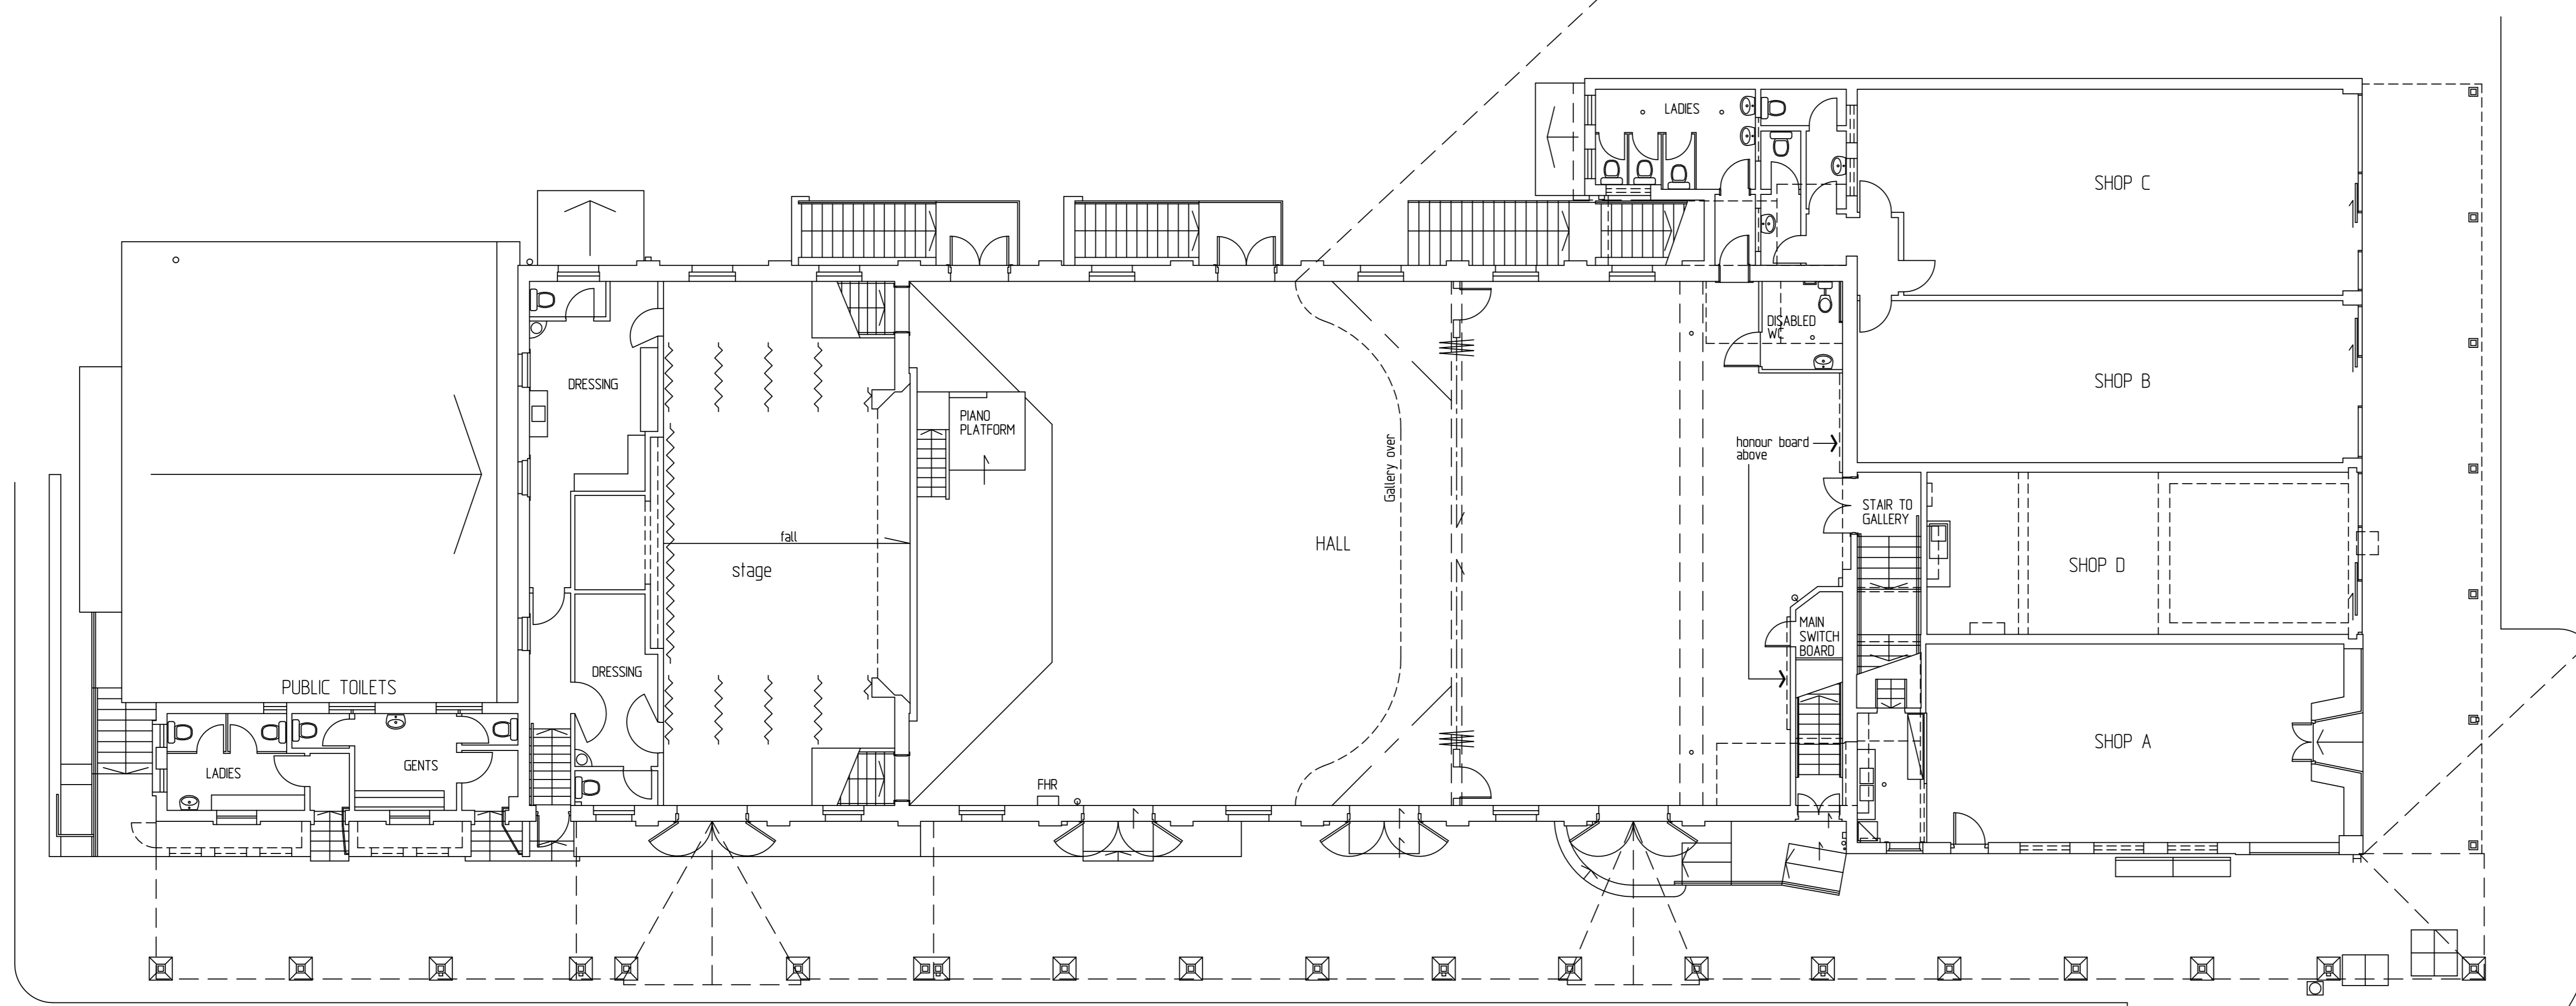

ROXY LANE

0 1 2 5m
Scale

ROXY LANE

STRATHEDEN ST.

Architects, Interior Designers & Project Managers
Heritage Consultants
PO Box 621 Lismore NSW 2480
Tel 02 6622 0444
Email : lyonarchitects@gmail.com

Kyogle Memorial Institute Building - Existing Floor Plans

Drawn	sd	Date	11-09-14	Project No	1406
Scale	1 : 100@A1	Checked		Sheet No	EX
				Rev No	

Copyright: This drawing is copyright. Check and verify all dimensions and details before the commencement of any work on site. Do not scale drawing.