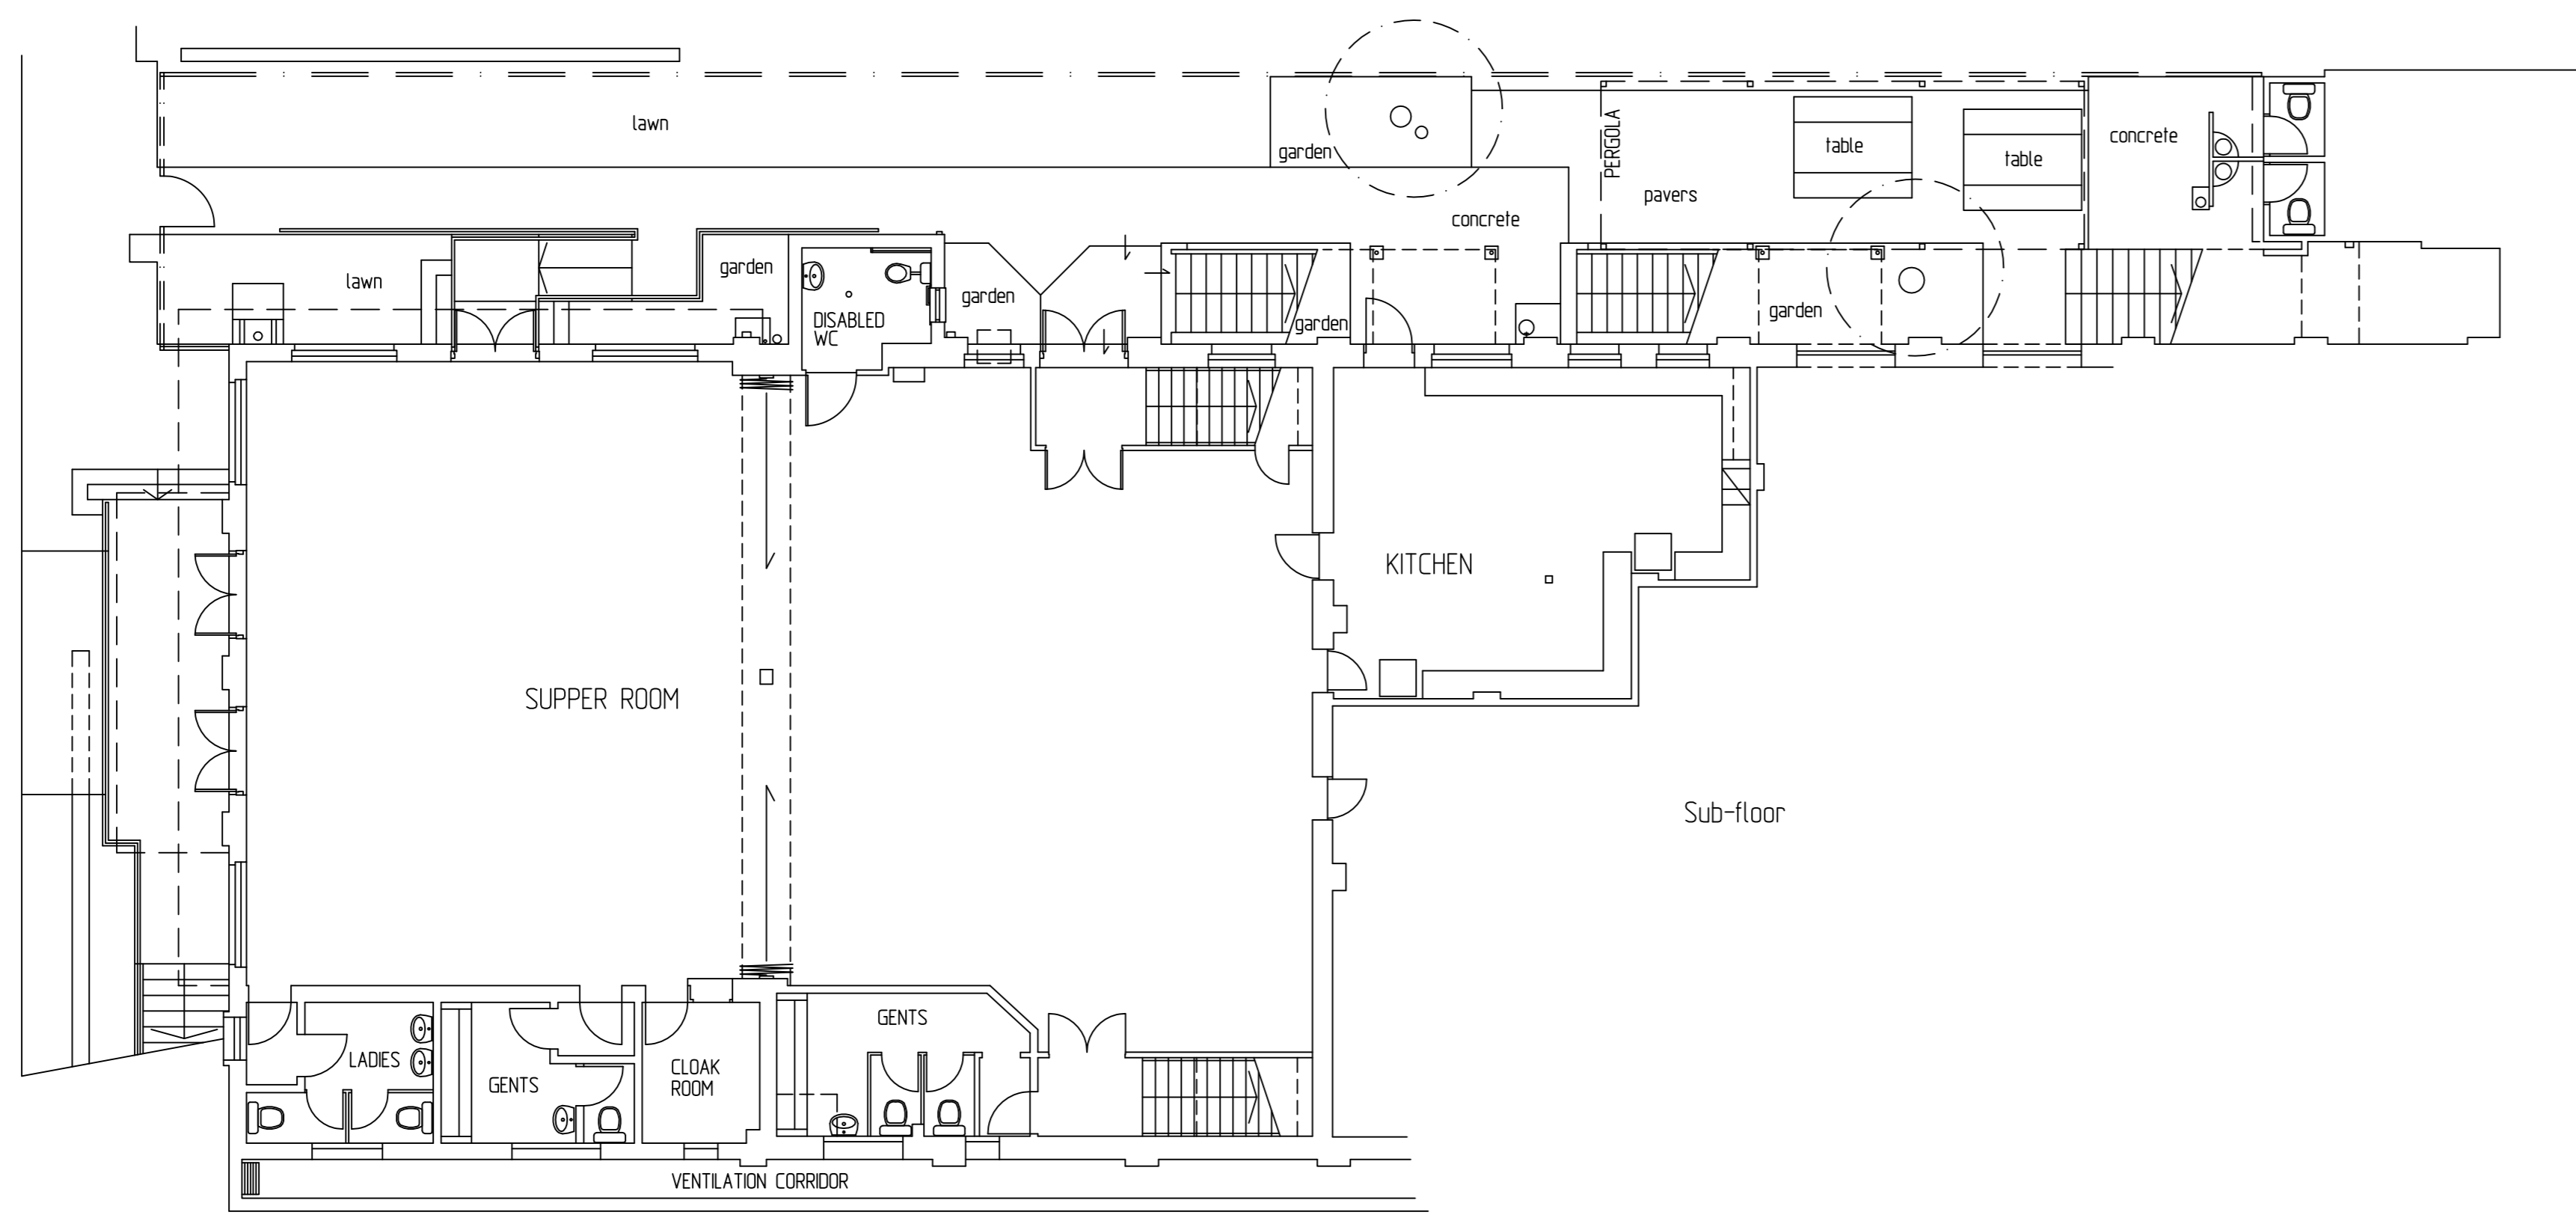

ROXY LANE

0 1 2 5m
Scale