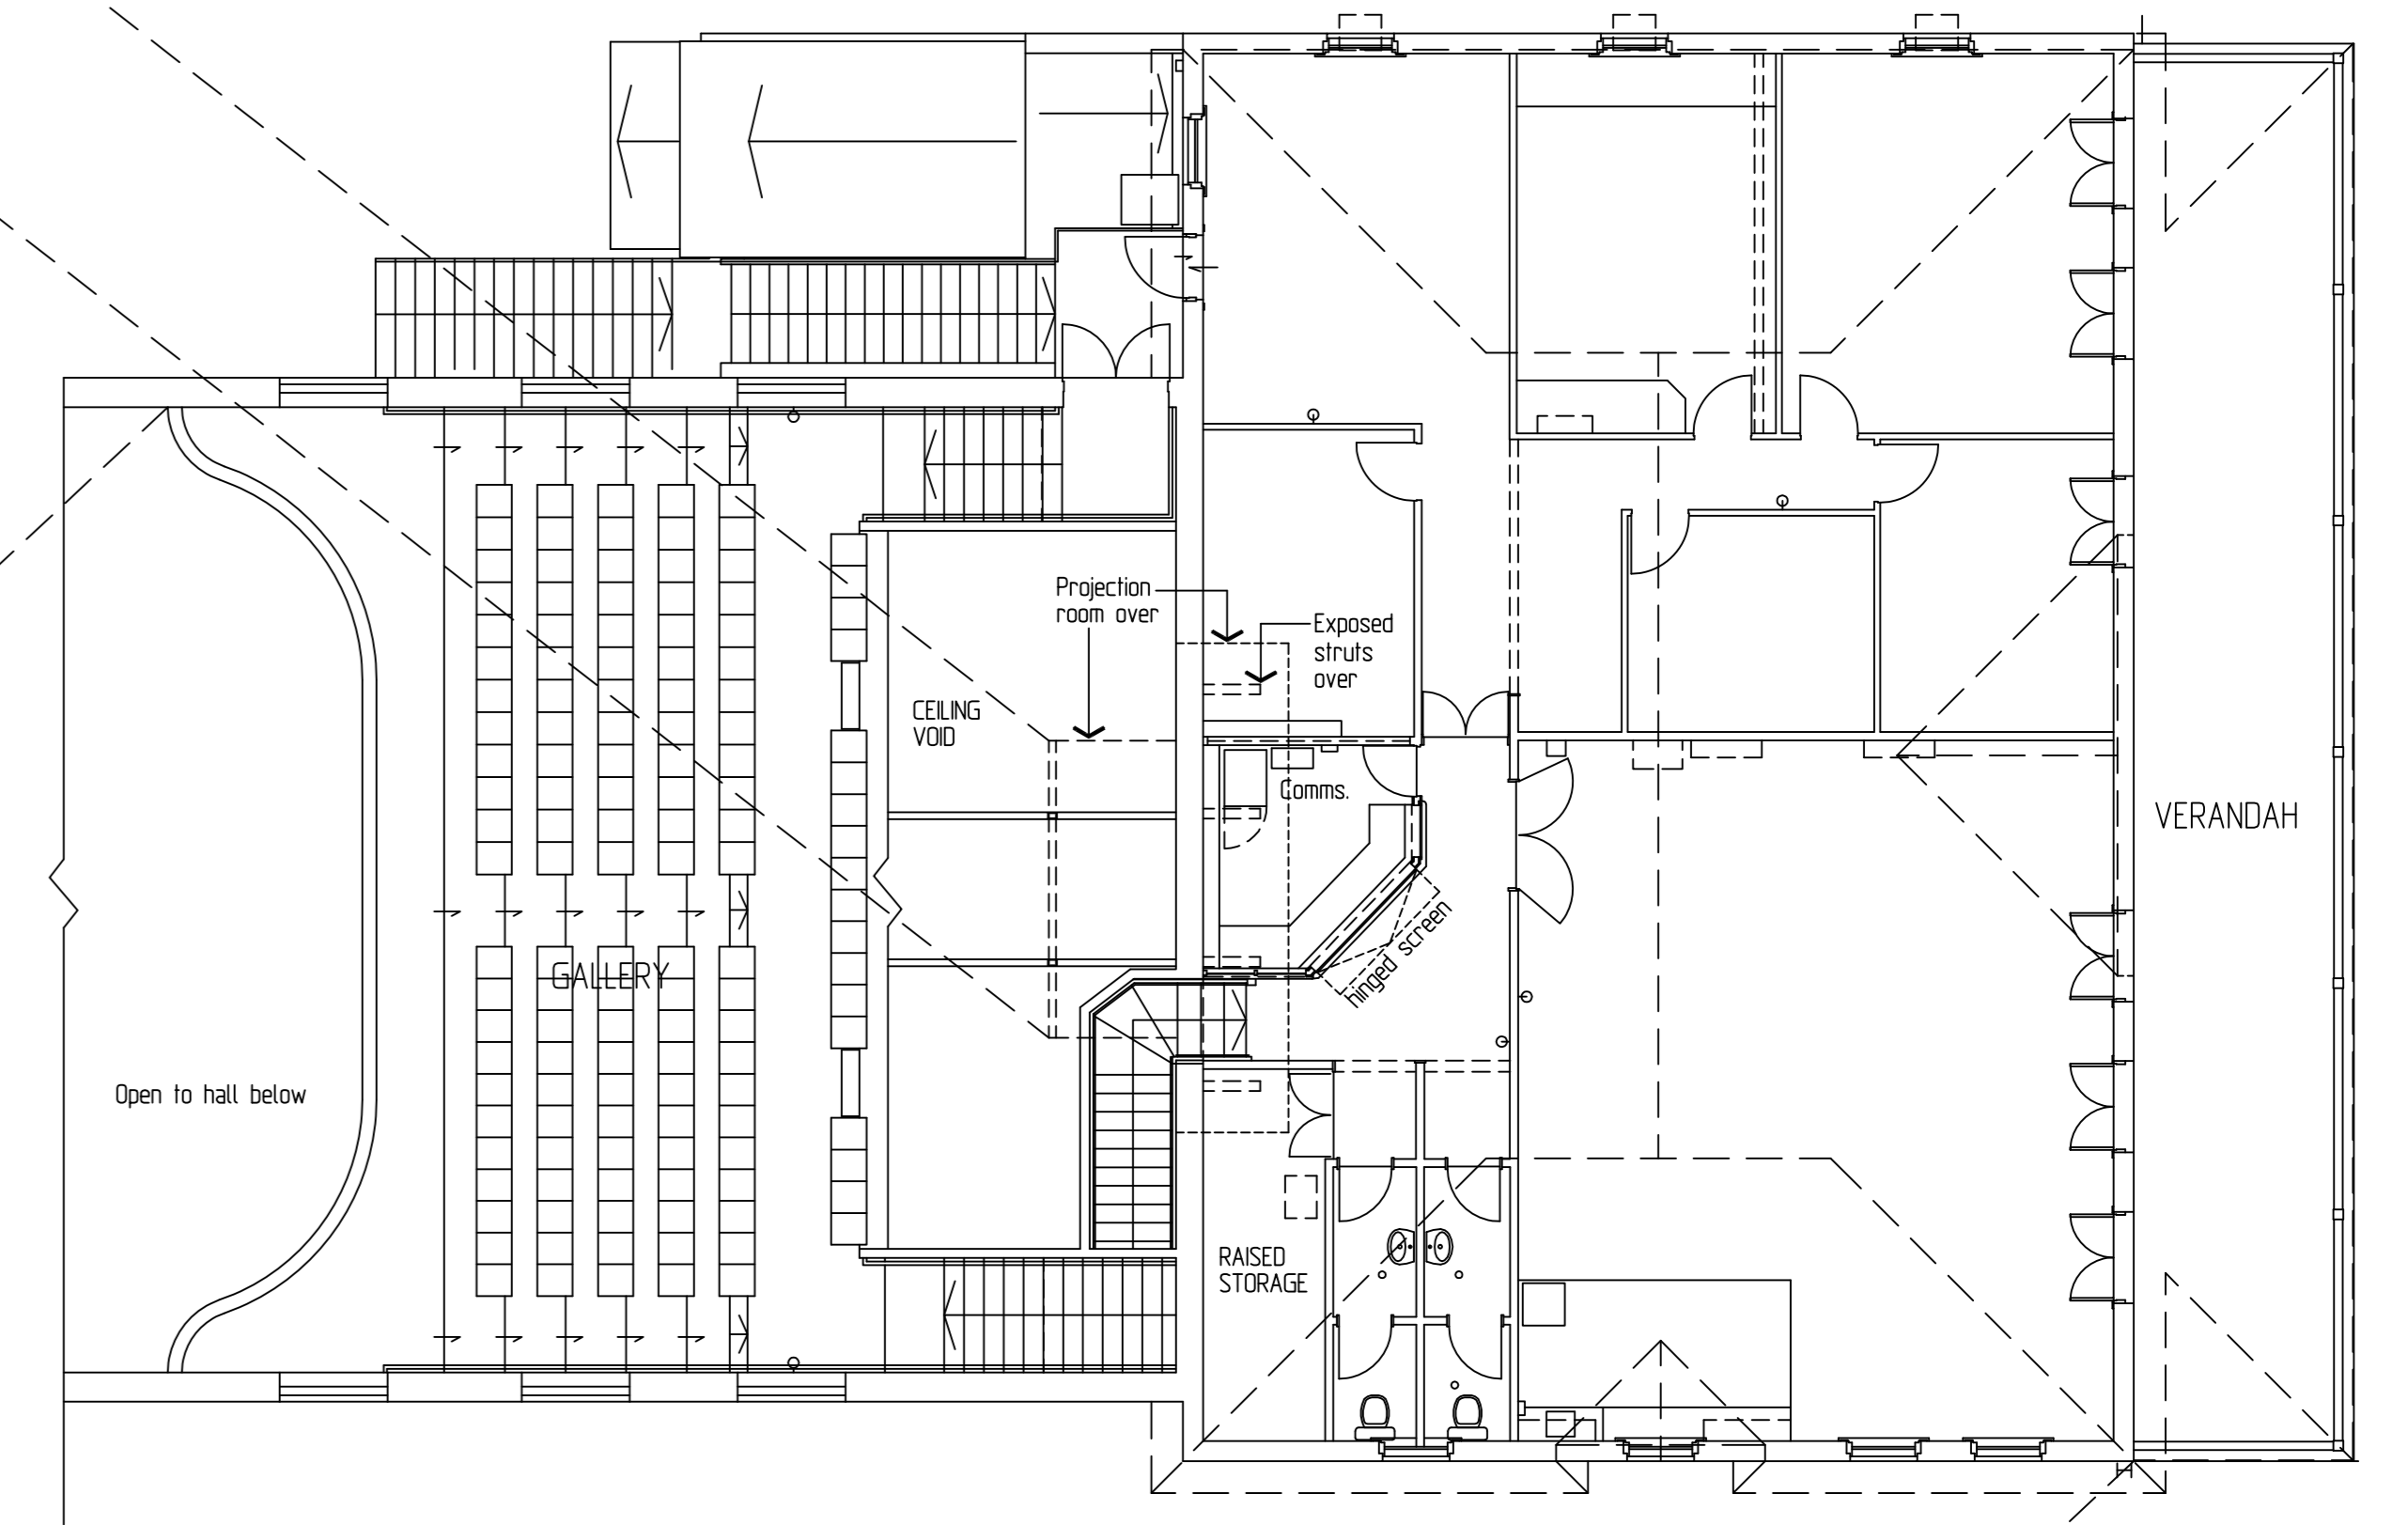

ROXY LANE

Projection Booth

0 1 2 5m
Scale

ROXY LANE

STRATHEDEN ST.

Architects, Interior Designers & Project Managers
Heritage Consultants
PO Box 621 Lismore NSW 2480
Tel 02 6622 0444
Email : lyonarchitects@gmail.com

Kyogle Memorial Institute Building - Existing Floor Plans

Drawn	sd	Date	11-09-14	Project No	1406
Scale	1 : 100@A1	Checked		Sheet No	EX
				Rev No	

Copyright: This drawing is copyright. Check and verify all dimensions and details before the commencement of any work on site. Do not scale drawing.