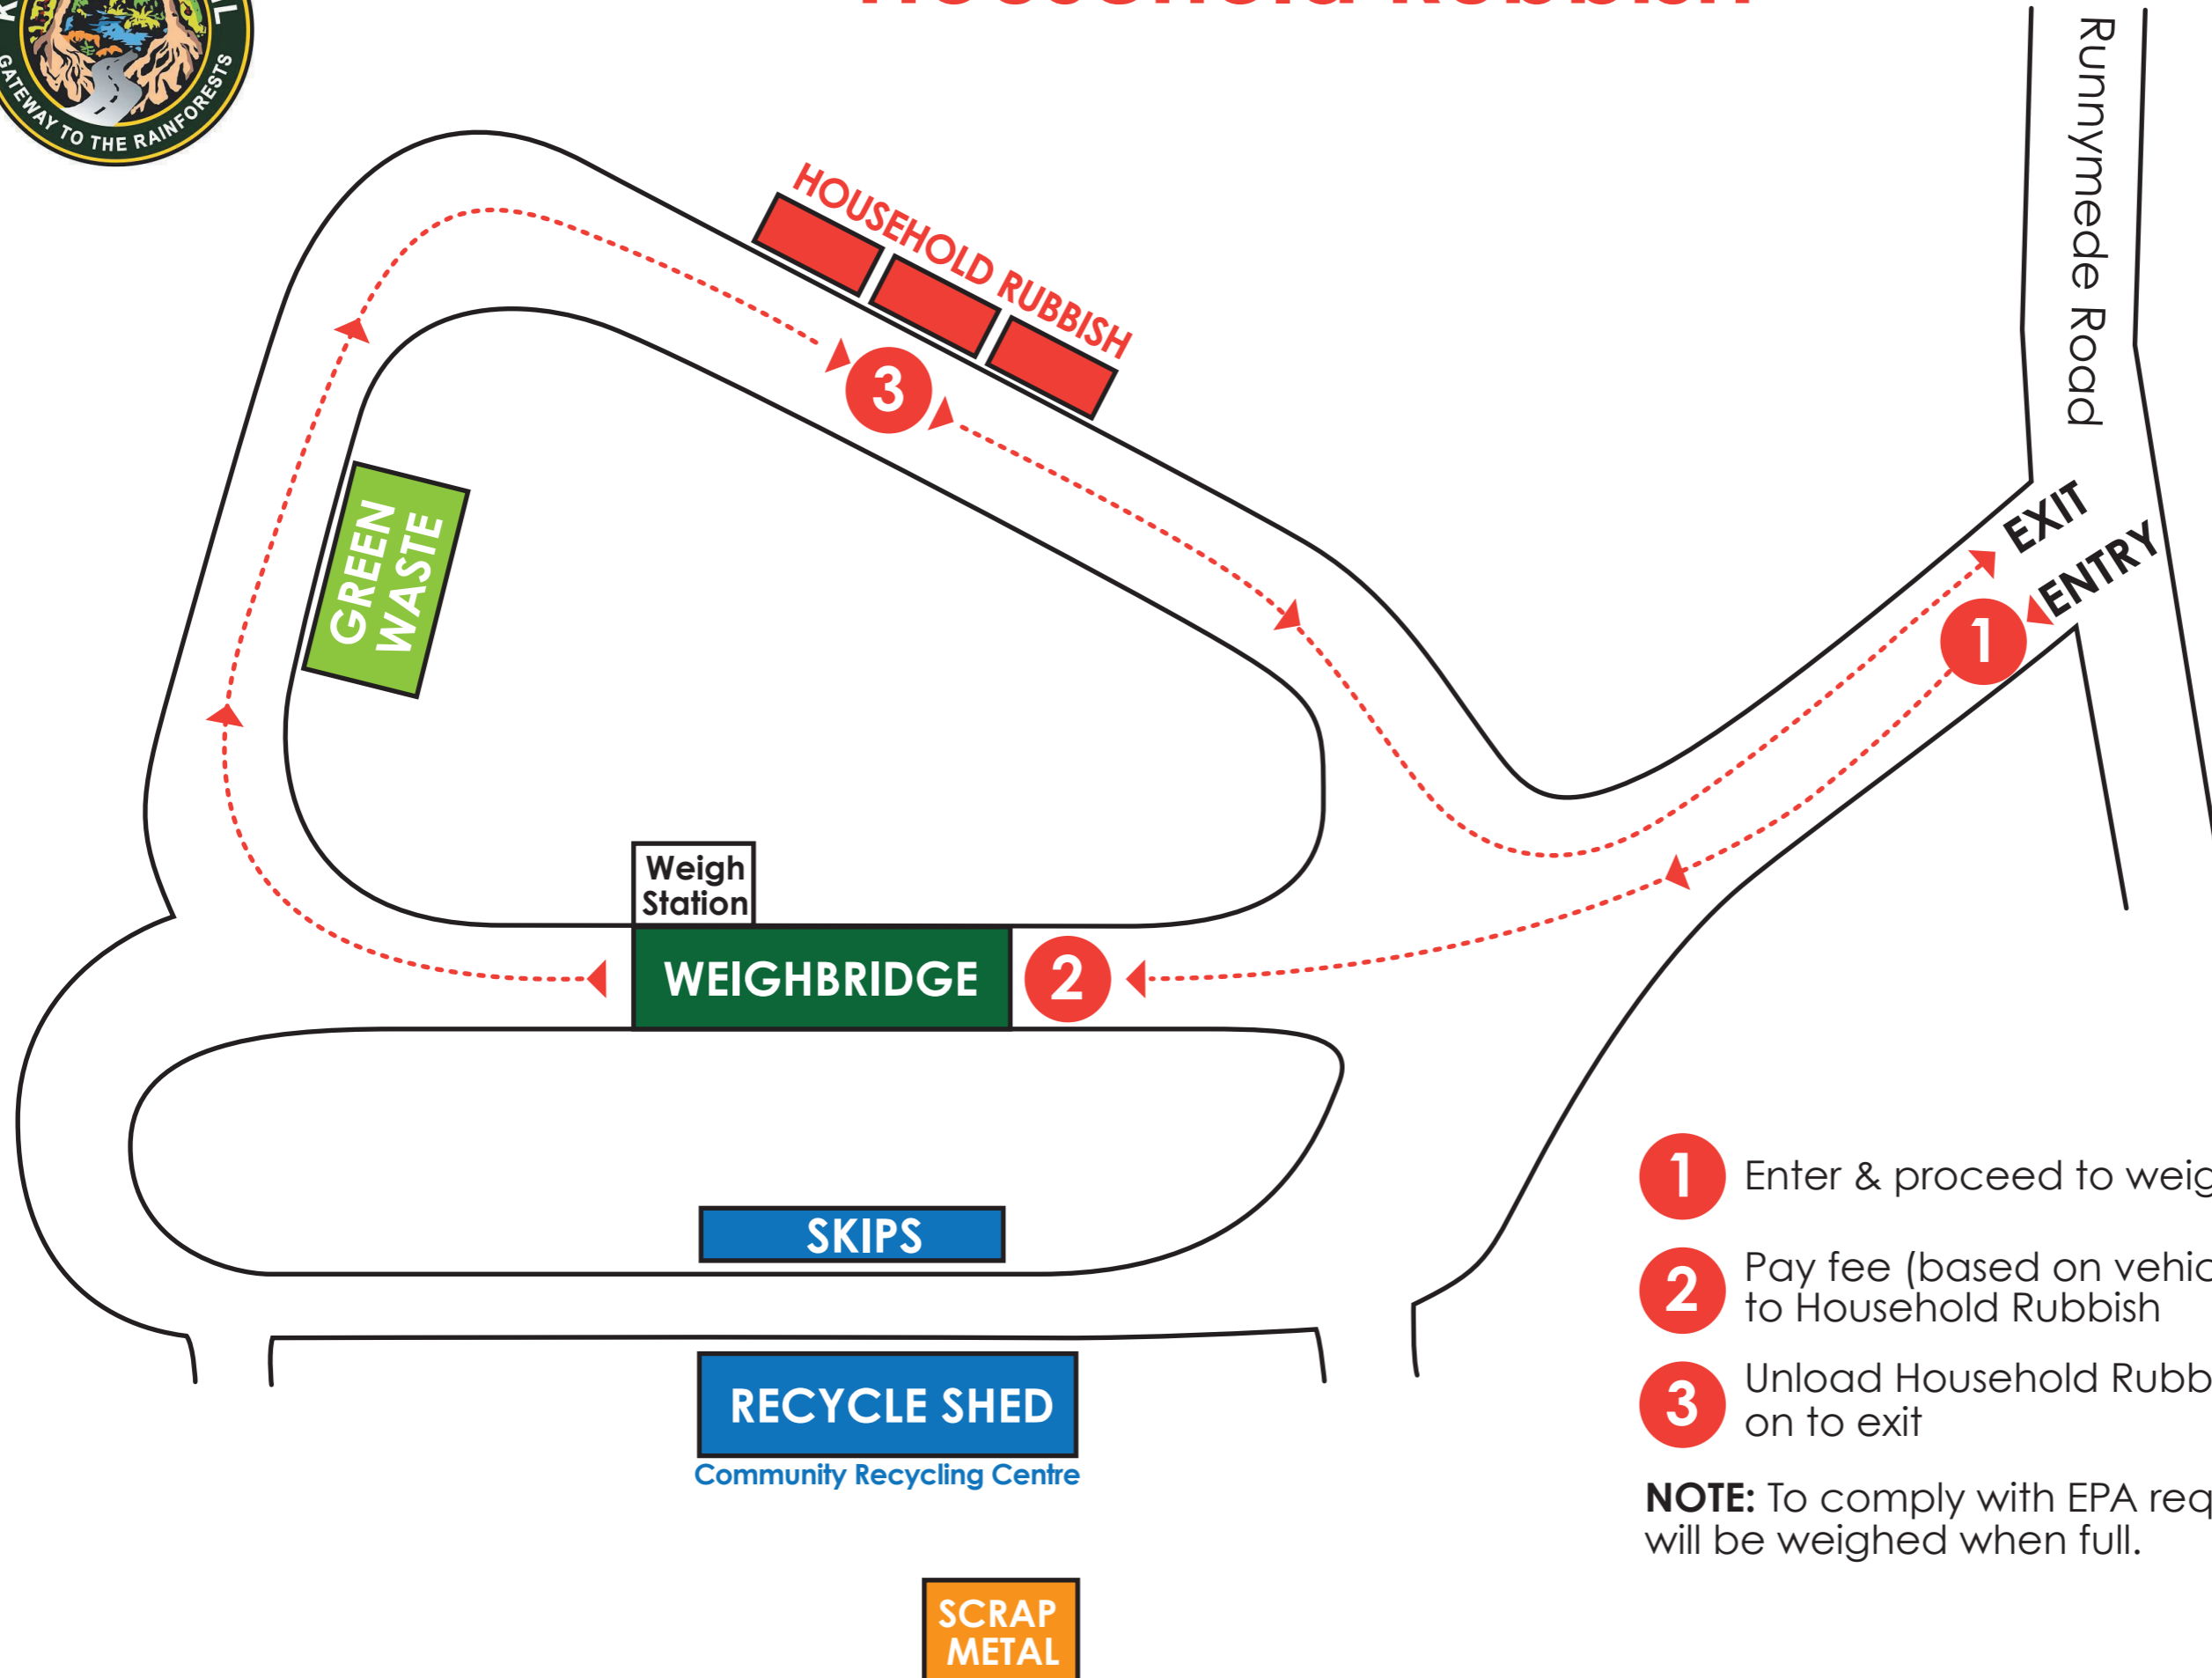

# Household Rubbish

- 1** Enter & proceed to weighbridge
- 2** Pay fee (based on vehicle type) and proceed to Household Rubbish
- 3** Unload Household Rubbish and continue on to exit

**NOTE:** To comply with EPA requirements skip bins will be weighed when full.