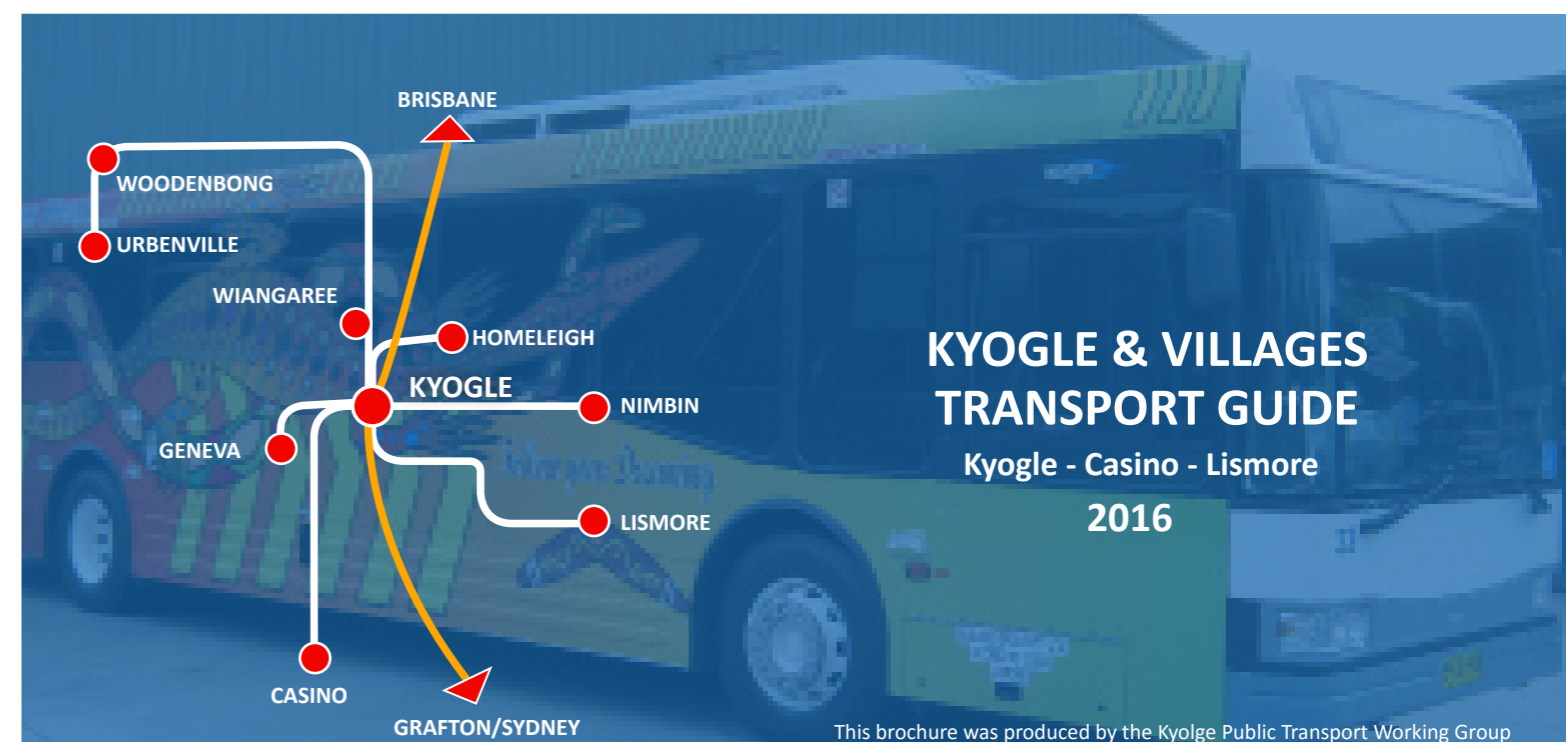

TrainLink departs Kyogle 07:53 and arrives at Casino at 08:20 every day

Brisbane (Roma St) to Casino Mon - Fri Byron Easy Bus		Casino - Kyogle Mon - Fri Northern Rivers Buslines	
Departing	Arriving	Departing	Arriving
09:00	13:15	14:35	15:05
14:30	19:00	20:35	21:05

YOUTH ON WHEELS (YOWI)

02 6628 0024

SAME DAY JOURNEYS

Kyogle - Casino Northern Rivers Buslines ■		Casino - Kyogle Northern Rivers Buslines ■	
Departing	Arriving	Departing	Arriving
07:50	08:45	07:45	08:55
09:10 ♿	9:45 ♿	09:20	09:50
14:30	15:00	14:35 ♿	15:05 ♿
15:30 ♿	16:35 ♿	15:20	16:20
SCHOOL HOLIDAYS			
Departing	Arriving	Departing	Arriving
09:10	10:15	08:05	09:05
15:10	17:05	14:00	15:05
Kyogle - Lismore Northern Rivers Buslines ■		Lismore - Kyogle Northern Rivers Buslines ■	
Departing	Arriving	Departing	Arriving
09:10 ♿	10:15 ♿	8:50	09:55
15:30	17:05	14:00	15:05
SCHOOL HOLIDAYS			
Departing	Arriving	Departing	Arriving
09:10	10:15	08:05	09:05
15:10	17:05	14:00	15:05